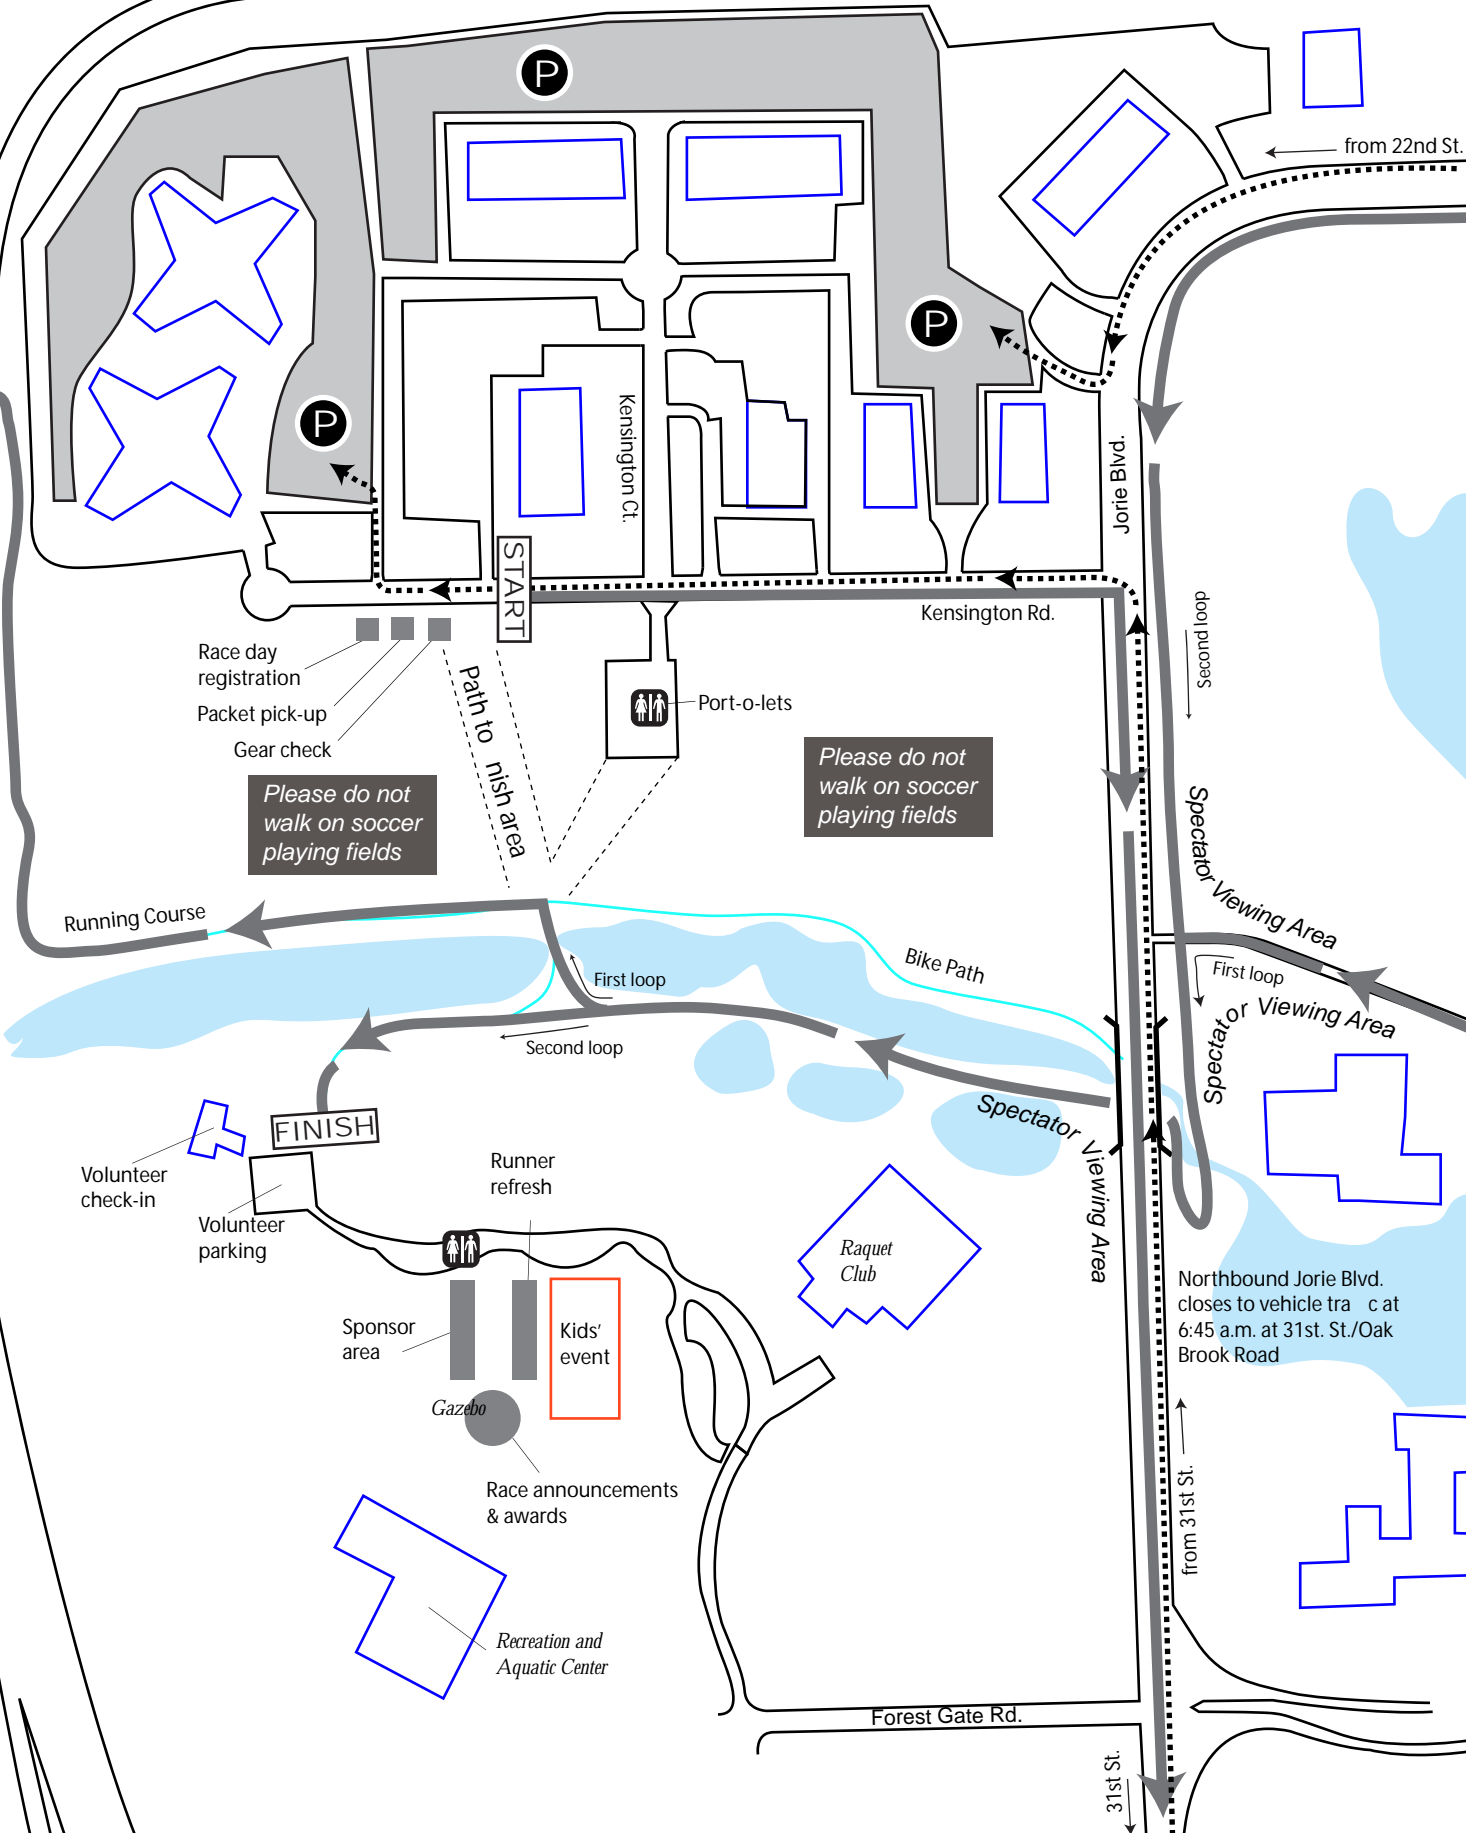

Oak Brook Half Marathon September 7, 2009 Start / Finish Area

Interstate 88

Route 83

from 22nd St.

- Race day registration
- Packet pick-up
- Gear check

Please do not walk on soccer playing fields

path to finish area

Please do not walk on soccer playing fields

Northbound Jorie Blvd. closes to vehicle traffic at 6:45 a.m. at 31st St./Oak Brook Road

31st St.